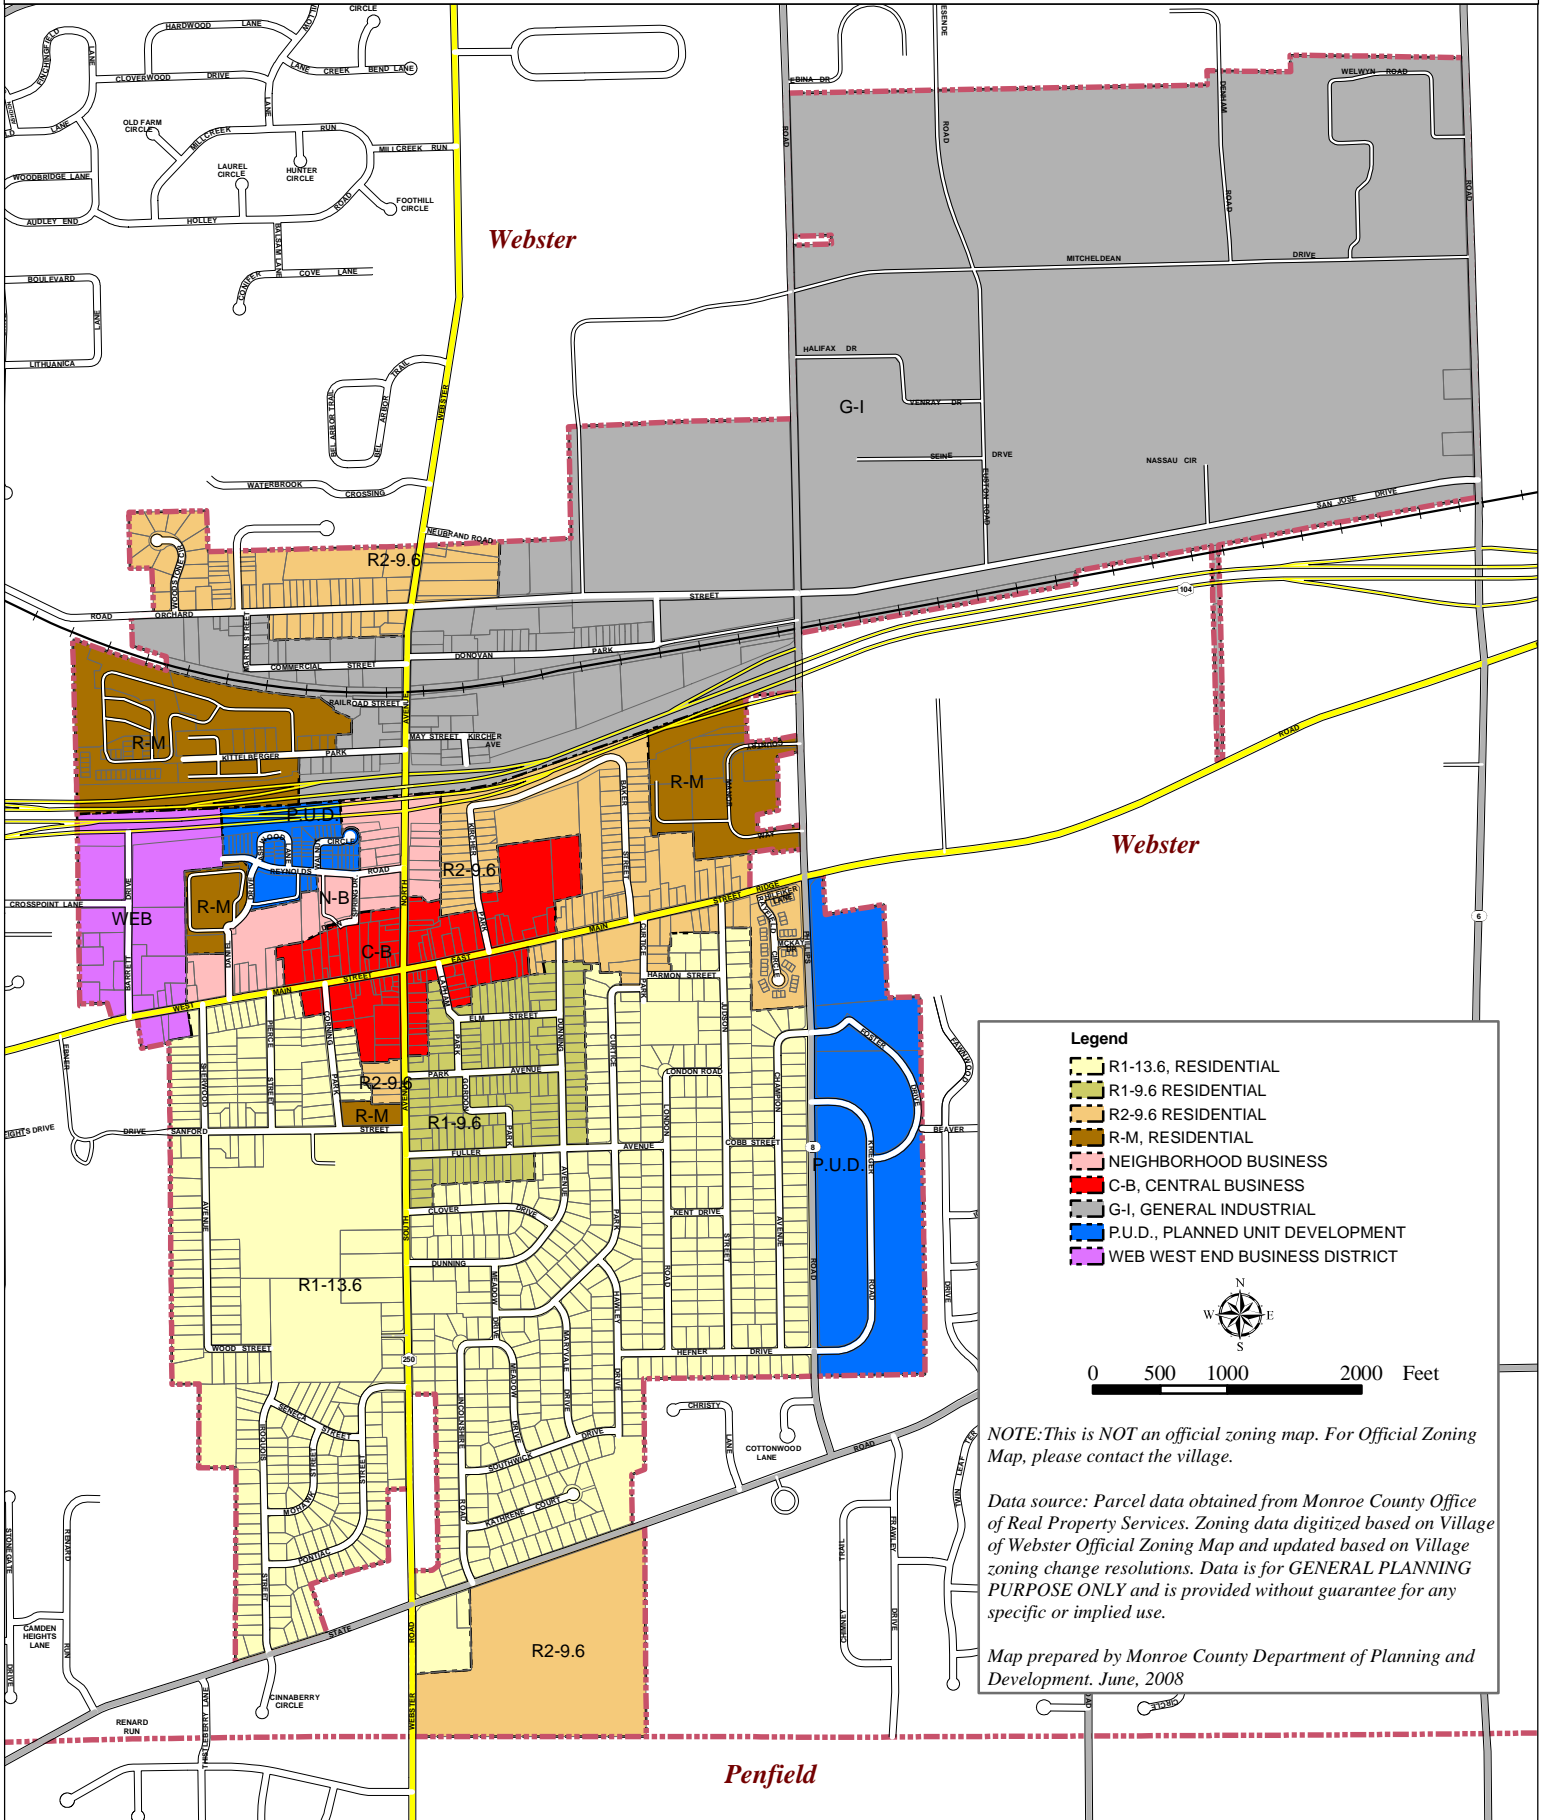

VILLAGE OF WEBSTER, NEW YORK

NOTE: This is NOT an official zoning map. For Official Zoning Map, please contact the village.

Data source: Parcel data obtained from Monroe County Office of Real Property Services. Zoning data digitized based on Village of Webster Official Zoning Map and updated based on Village zoning change resolutions. Data is for GENERAL PLANNING PURPOSE ONLY and is provided without guarantee for any specific or implied use.

Map prepared by Monroe County Department of Planning and Development. June, 2008

Zoning Map

Department of Planning and Development